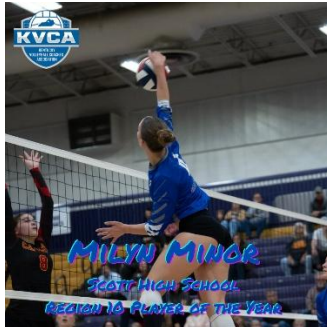

KVCA Announces 2025 Region Awards

LEXINGTON, Ky. (October 27, 2025) – The Kentucky Volleyball Coaches Association (KVCA) is proud to announce its eighteenth annual Region Players and Region Coaches of the Year. All recipients will be honored at the 2025 KHSAA State Tournament at George Rogers Clark High School in Winchester during ceremonies between the semi-final matches on Saturday, November 8.

Selections were voted on by KVCA member coaches.

2025 KVCA Region Players and Coaches of the Year

Region	Player of the Year	School	Coach of the Year	School
1	Lilly Hamilton	McCracken County High School	Adam Solomon	Ballard Memorial High School
2	Chloe Soukup	Webster County High School	Kelli Harris	Henderson County High School
3	Avery Gray	Apollo High School	MaryAnne Howard	Apollo High School
4	Amirra Bailey	Bowling Green High School	Nicole Whitson	Greenwood High School
5	Jessica Smallwood	Elizabethtown High School	Michelle Neat	Adair County High School
6	Madelyn Yaden	Mercy Academy	Danielle Wiegandt	Holy Cross High School
7	Ella Grivna	Ballard High School	Richard Weaver	DuPont Manual High School
8	Jenna Kitchens	Simon Kenton High School	Brian Jones	North Oldham High School
9	Morgan Heater	Ryle High School	Matt Long	Beechwood High School
10	Milyn Minor	Scott High School	Andrea Sullivan	Scott High School
11	Cameron Owens	Bryan Station High School	Jeff Kaufmann	Lexington Catholic High School
12	Claire Connor	Trinity Christian Academy	Chad Gray	Trinity Christian Academy
13	Shelbi Carroll	Corbin High School	Dirk Berta	Williamsburg High School
14	Naoma Noble	Wolfe County High School	Shae Cornett	Knott County Central High School
15	Kylie Kinner	Paintsville High School	Dawn Kinner	Paintsville High School
16	Peyton Powell	Greenup County High School	Jason Clark	Ashland Blazer High School

KENTUCKY VOLLEYBALL COACHES ASSOCIATION

2365 Harrodsburg Rd. Suite A325

Lexington, KY 40504

www.kvca.org