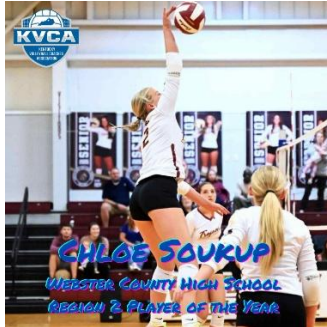

KVCA Announces 2025 Region Awards

LEXINGTON, Ky. (October 27, 2025) – The Kentucky Volleyball Coaches Association (KVCA) is proud to announce its eighteenth annual Region Players and Region Coaches of the Year. All recipients will be honored at the 2025 KHSAA State Tournament at George Rogers Clark High School in Winchester during ceremonies between the semi-final matches on Saturday, November 8.

Selections were voted on by KVCA member coaches.

2025 KVCA Region Players and Coaches of the Year

Region	Player of the Year	School	Coach of the Year	School
1	Lilly Hamilton	McCracken County High School	Adam Solomon	Ballard Memorial High School
2	Chloe Soukup	Webster County High School	Kelli Harris	Henderson County High School
3	Avery Gray	Apollo High School	MaryAnne Howard	Apollo High School
4	Amirra Bailey	Bowling Green High School	Nicole Whitson	Greenwood High School
5	Jessica Smallwood	Elizabethtown High School	Michelle Neat	Adair County High School
6	Madelyn Yaden	Mercy Academy	Danielle Wiegandt	Holy Cross High School
7	Ella Grivna	Ballard High School	Richard Weaver	DuPont Manual High School
8	Jenna Kitchens	Simon Kenton High School	Brian Jones	North Oldham High School
9	Morgan Heater	Ryle High School	Matt Long	Beechwood High School
10	Milyn Minor	Scott High School	Andrea Sullivan	Scott High School
11	Cameron Owens	Bryan Station High School	Jeff Kaufmann	Lexington Catholic High School
12	Claire Connor	Trinity Christian Academy	Chad Gray	Trinity Christian Academy
13	Shelbi Carroll	Corbin High School	Dirk Berta	Williamsburg High School
14	Naoma Noble	Wolfe County High School	Shae Cornett	Knott County Central High School
15	Kylie Kinner	Paintsville High School	Dawn Kinner	Paintsville High School
16	Peyton Powell	Greenup County High School	Jason Clark	Ashland Blazer High School

KENTUCKY VOLLEYBALL COACHES ASSOCIATION

2365 Harrodsburg Rd. Suite A325

Lexington, KY 40504

www.kvca.org