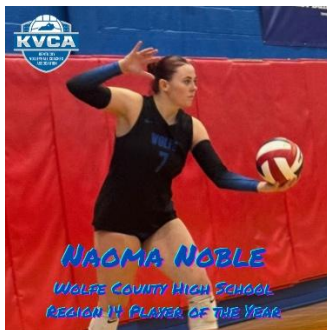

KVCA Announces 2025 Region Awards

LEXINGTON, Ky. (October 27, 2025) – The Kentucky Volleyball Coaches Association (KVCA) is proud to announce its eighteenth annual Region Players and Region Coaches of the Year. All recipients will be honored at the 2025 KHSAA State Tournament at George Rogers Clark High School in Winchester during ceremonies between the semi-final matches on Saturday, November 8.

Selections were voted on by KVCA member coaches.

2025 KVCA Region Players and Coaches of the Year

Region	Player of the Year	School	Coach of the Year	School
1	Lilly Hamilton	McCracken County High School	Adam Solomon	Ballard Memorial High School
2	Chloe Soukup	Webster County High School	Kelli Harris	Henderson County High School
3	Avery Gray	Apollo High School	MaryAnne Howard	Apollo High School
4	Amirra Bailey	Bowling Green High School	Nicole Whitson	Greenwood High School
5	Jessica Smallwood	Elizabethtown High School	Michelle Neat	Adair County High School
6	Madelyn Yaden	Mercy Academy	Danielle Wiegandt	Holy Cross High School
7	Ella Grivna	Ballard High School	Richard Weaver	DuPont Manual High School
8	Jenna Kitchens	Simon Kenton High School	Brian Jones	North Oldham High School
9	Morgan Heater	Ryle High School	Matt Long	Beechwood High School
10	Milyn Minor	Scott High School	Andrea Sullivan	Scott High School
11	Cameron Owens	Bryan Station High School	Jeff Kaufmann	Lexington Catholic High School
12	Claire Connor	Trinity Christian Academy	Chad Gray	Trinity Christian Academy
13	Shelbi Carroll	Corbin High School	Dirk Berta	Williamsburg High School
14	Naoma Noble	Wolfe County High School	Shae Cornett	Knott County Central High School
15	Kylie Kinner	Paintsville High School	Dawn Kinner	Paintsville High School
16	Peyton Powell	Greenup County High School	Jason Clark	Ashland Blazer High School

KENTUCKY VOLLEYBALL COACHES ASSOCIATION

2365 Harrodsburg Rd. Suite A325

Lexington, KY 40504

www.kvca.org