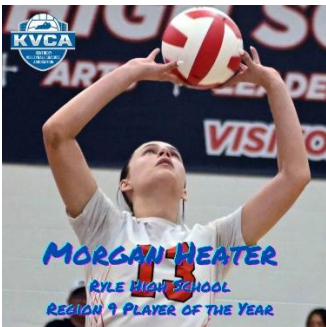

KVCA Announces 2025 Region Awards

LEXINGTON, Ky. (October 27, 2025) – The Kentucky Volleyball Coaches Association (KVCA) is proud to announce its eighteenth annual Region Players and Region Coaches of the Year. All recipients will be honored at the 2025 KHSAA State Tournament at George Rogers Clark High School in Winchester during ceremonies between the semi-final matches on Saturday, November 8.

Selections were voted on by KVCA member coaches.

2025 KVCA Region Players and Coaches of the Year

Region	Player of the Year	School	Coach of the Year	School
1	Lilly Hamilton	McCracken County High School	Adam Solomon	Ballard Memorial High School
2	Chloe Soukup	Webster County High School	Kelli Harris	Henderson County High School
3	Avery Gray	Apollo High School	MaryAnne Howard	Apollo High School
4	Amirra Bailey	Bowling Green High School	Nicole Whitson	Greenwood High School
5	Jessica Smallwood	Elizabethtown High School	Michelle Neat	Adair County High School
6	Madelyn Yaden	Mercy Academy	Danielle Wiegandt	Holy Cross High School
7	Ella Grivna	Ballard High School	Richard Weaver	DuPont Manual High School
8	Jenna Kitchens	Simon Kenton High School	Brian Jones	North Oldham High School
9	Morgan Heater	Ryle High School	Matt Long	Beechwood High School
10	Milyn Minor	Scott High School	Andrea Sullivan	Scott High School
11	Cameron Owens	Bryan Station High School	Jeff Kaufmann	Lexington Catholic High School
12	Claire Connor	Trinity Christian Academy	Chad Gray	Trinity Christian Academy
13	Shelbi Carroll	Corbin High School	Dirk Berta	Williamsburg High School
14	Naoma Noble	Wolfe County High School	Shae Cornett	Knott County Central High School
15	Kylie Kinner	Paintsville High School	Dawn Kinner	Paintsville High School
16	Peyton Powell	Greenup County High School	Jason Clark	Ashland Blazer High School

KENTUCKY VOLLEYBALL COACHES ASSOCIATION

2365 Harrodsburg Rd. Suite A325

Lexington, KY 40504

www.kvca.org